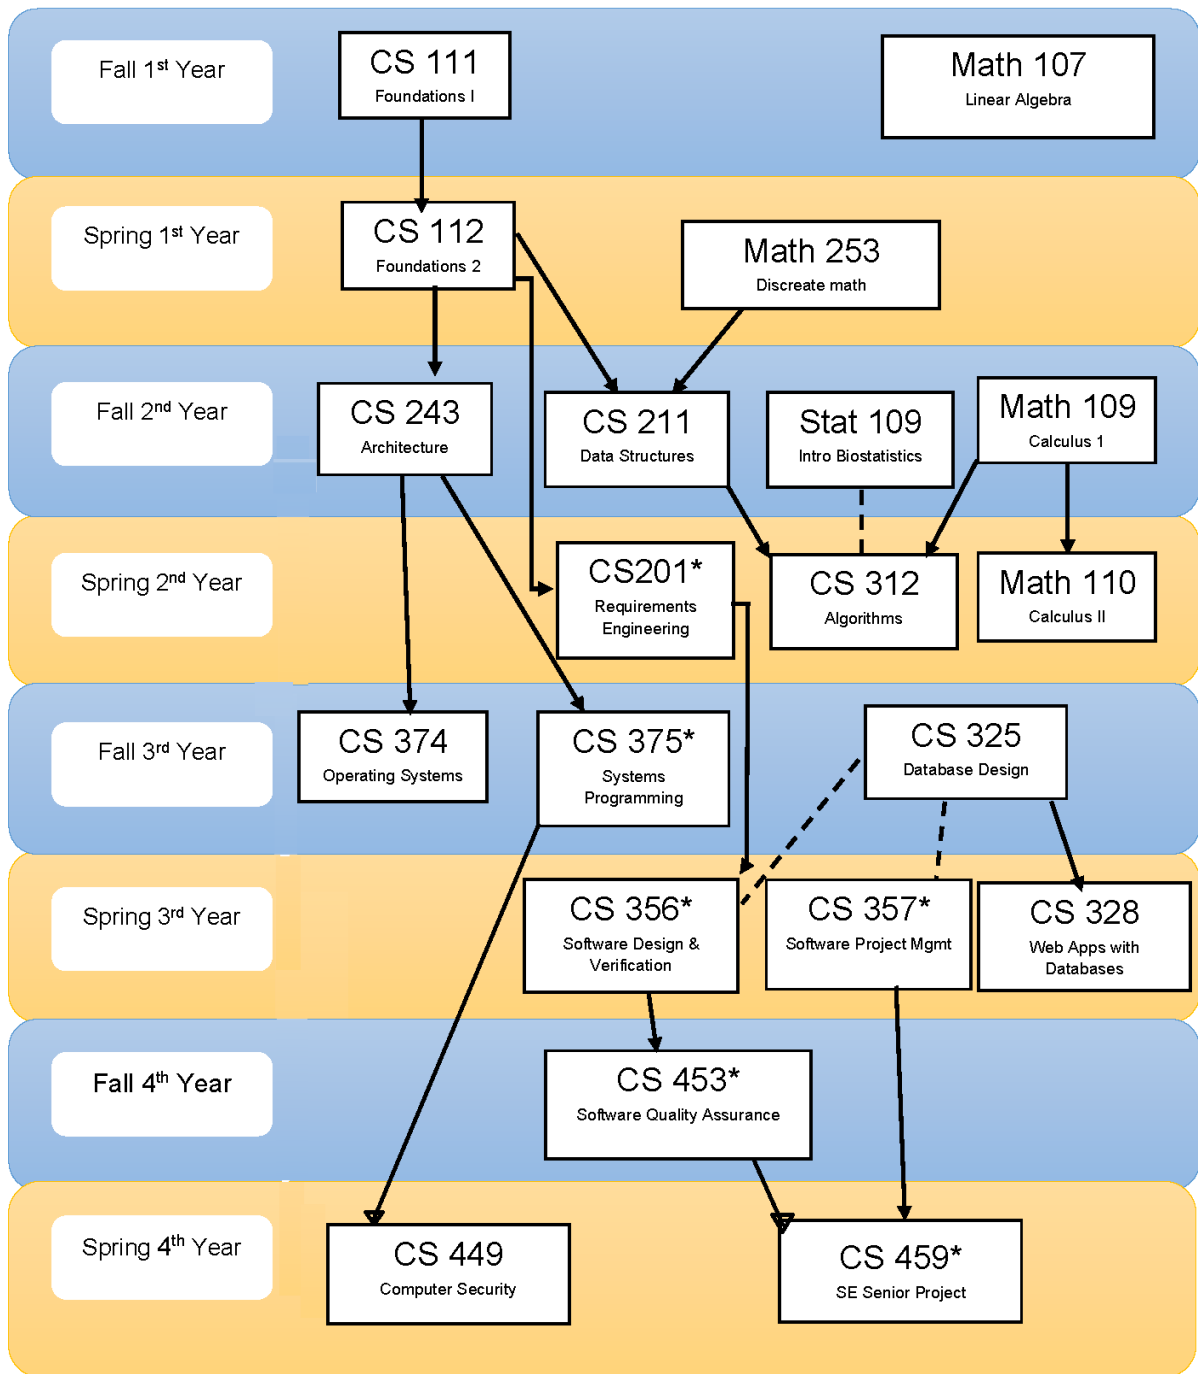

BS Software Engineering Pre-requisite Chart by Academic Years

New courses developed for Software Engineering Degree