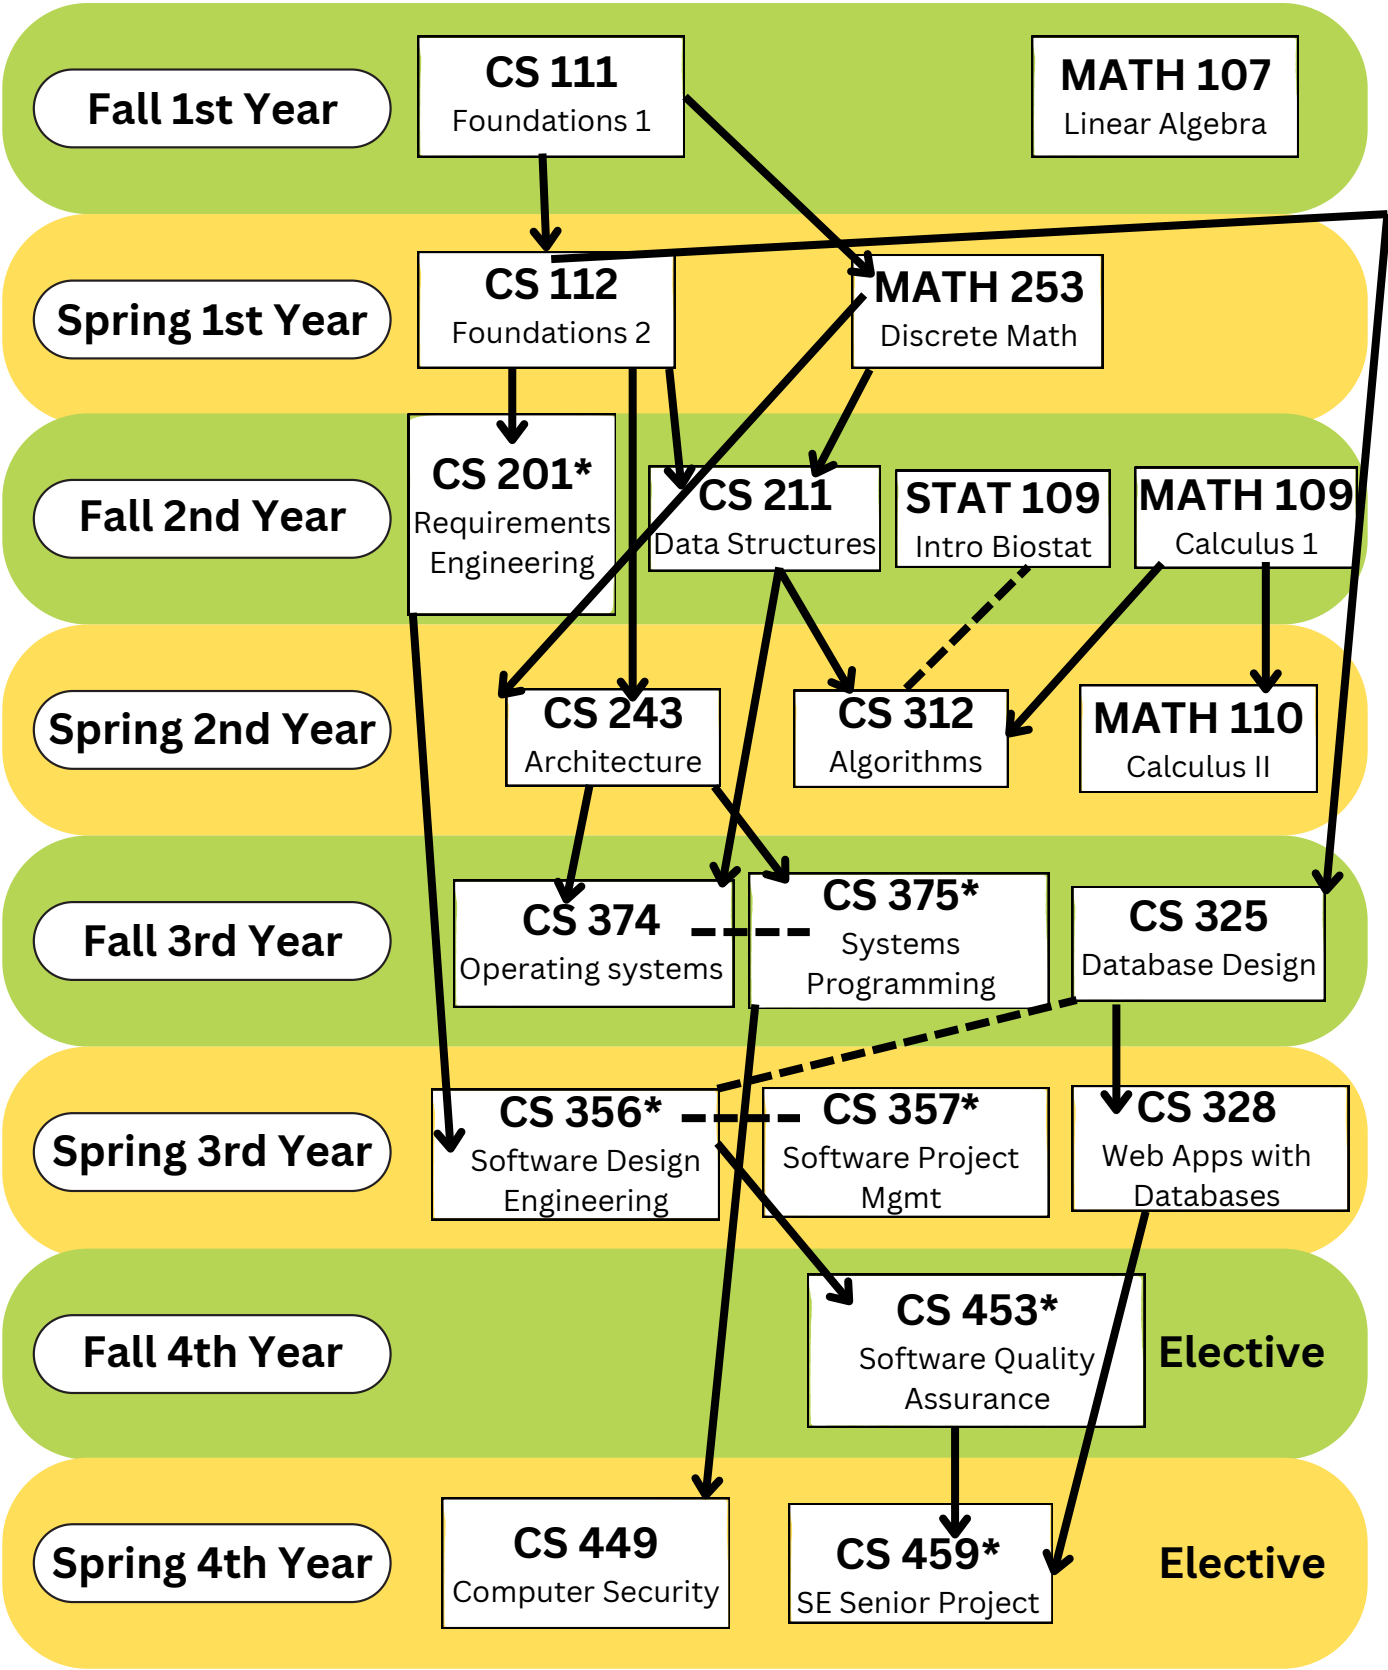

BS Software Engineering Pre-requisite Chart by Academic Years

***New courses developed for Software Engineering Degree**